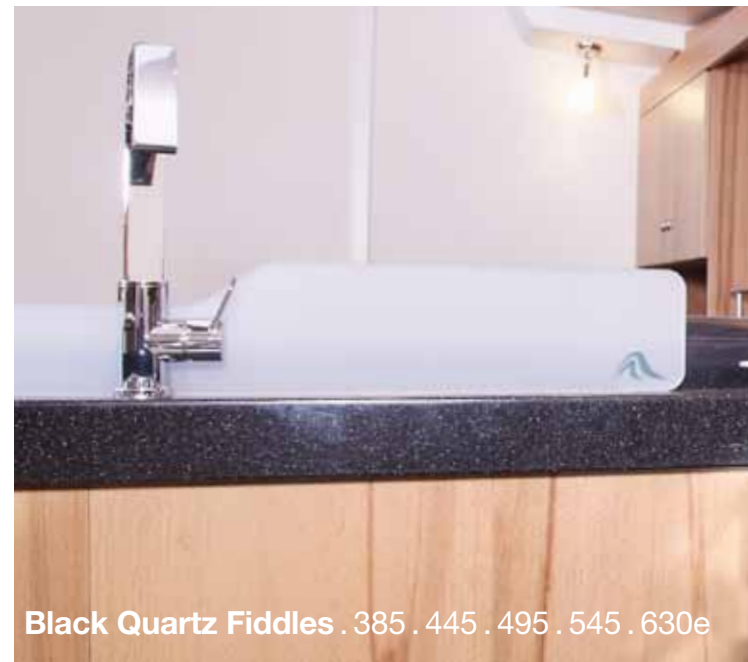

Do you prefer to walk over
light modern Maple or Classic
Stripes? Please choose the
floor you like the most.

Galley

Black Quartz Worktop . 325 - 630e

Wooden Fiddles . 325 . 355 . 400

Black Quartz Fiddles . 385 . 445 . 495 . 545 . 630e