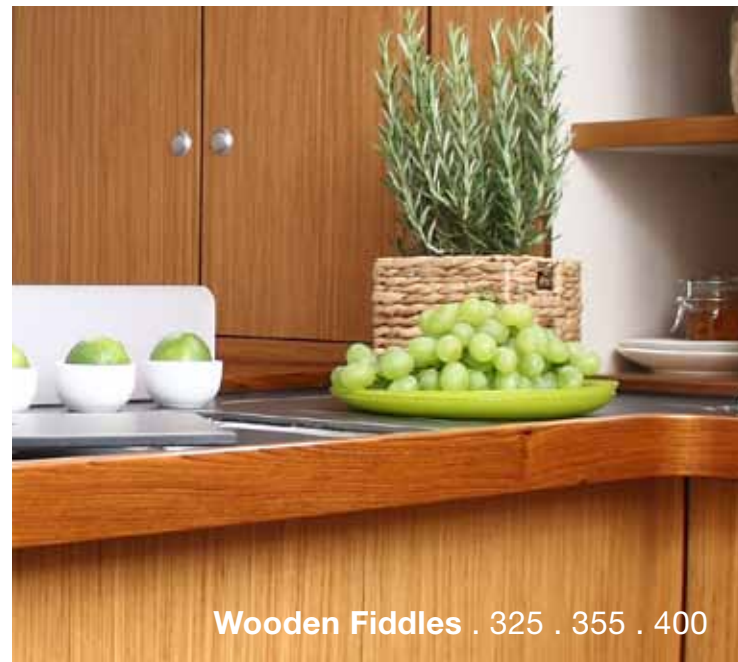

Do you prefer to walk over
light modern Maple or Classic
Stripes? Please choose the
floor you like the most.

Galley

Black Quartz Worktop . 325 - 630e

Wooden Fiddles . 325 . 355 . 400

Black Quartz Fiddles . 385 . 445 . 495 . 545 . 630e